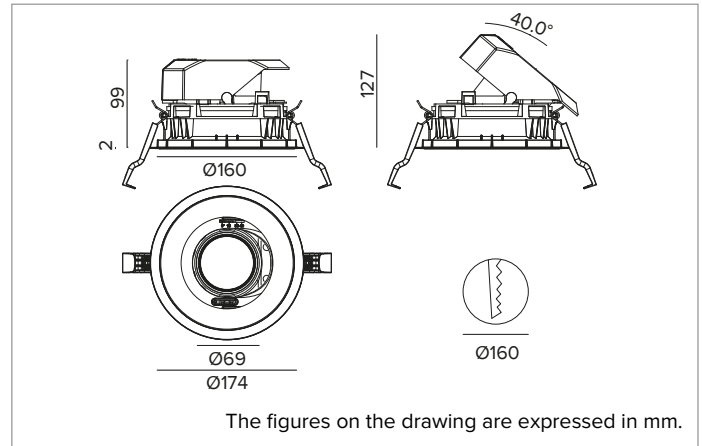

1T8604EL | CCTEVO ARCHITECTURAL 160

Adjustable recessed LED projector in a trim version

		4000K	H(m)	D(m)	Emax(lx)
		Ra90		33°	
		Fixture Power	34W	1	0.59
		Source Flux	4523lm	2	1.18
		Fixture Flux	3334lm	3	1.77
		Efficacy	98lm/W	4	2.36
TS1278	Imax=2173cd/klm	Imax	9828cd	5	2.95

Optic: REFLECTOR

Beam angles: FL (33°)

Optical efficiency: 74%

Fixture flux: 3334lm

Luminous efficacy: 98lm/W

Photobiological safety: Compliant with RG1 low risk group

MECHANICAL CHARACTERISTICS

Die-cast white painted anodised aluminium body and dissipator. White colour cover. The optical unit can be adjusted up to 40° on the vertical plane with a mechanical beam locking system and a graduated scale, and 358° on the horizontal plane. Trim version with an integrated white ring.

Colour and finish: Plaster white

Weight: 1.05Kg

Version: TRIM

Degree of protection: IP20 for recessed part

Degree of protection: IP40 for exposed part

ELECTRICAL CHARACTERISTICS

Integrated electronic ON-OFF driver.