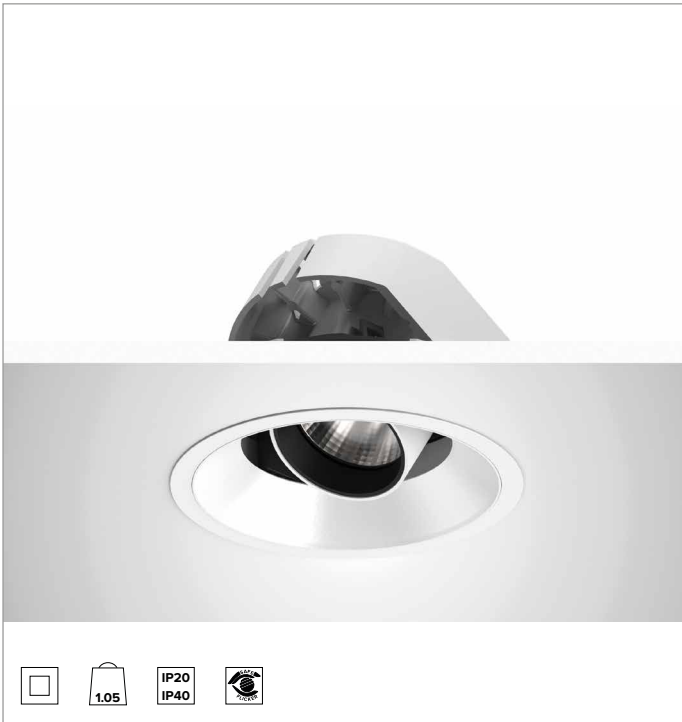

1T8604EL | CCTEVO ARCHITECTURAL 160

Adjustable recessed LED projector in a trim version

		4000K	H(m)	D(m)	Emax(lx)
		Ra90		33°	
		Fixture Power	34W	1	0.59
		Source Flux	4523lm	2	1.18
		Fixture Flux	3334lm	3	1.77
		Efficacy	98lm/W	4	2.36
TS1278	Imax=2173cd/klm	Imax	9828cd	5	2.95

CCT nominal: 4000K

Lifetime (L80/B10): >50000h tq +25°C

ILLUMINOTECHNICAL CHARACTERISTICS

FL - precision optics with a black silicone cut off ring. Version with a convex faceted highly reflective anodised aluminium reflector and a holographic diffusion filter. UGR<19 (EN 12464-1).

Optic: REFLECTOR

Beam angles: FL (33°)

Optical efficiency: 74%

Fixture flux: 3334lm

Luminous efficacy: 98lm/W

Photobiological safety: Compliant with RG1 low risk group

MECHANICAL CHARACTERISTICS

Die-cast white painted anodised aluminium body and dissipator. White colour cover. The optical unit can be adjusted up to 40° on the vertical plane with a mechanical beam locking system and a graduated scale, and 358° on the horizontal plane. Trim version with an integrated white ring.

Colour and finish: Plaster white

Weight: 1.05Kg

Version: TRIM

Degree of protection: IP20 for recessed part

Degree of protection: IP40 for exposed part

ELECTRICAL CHARACTERISTICS

Integrated electronic ON-OFF driver.